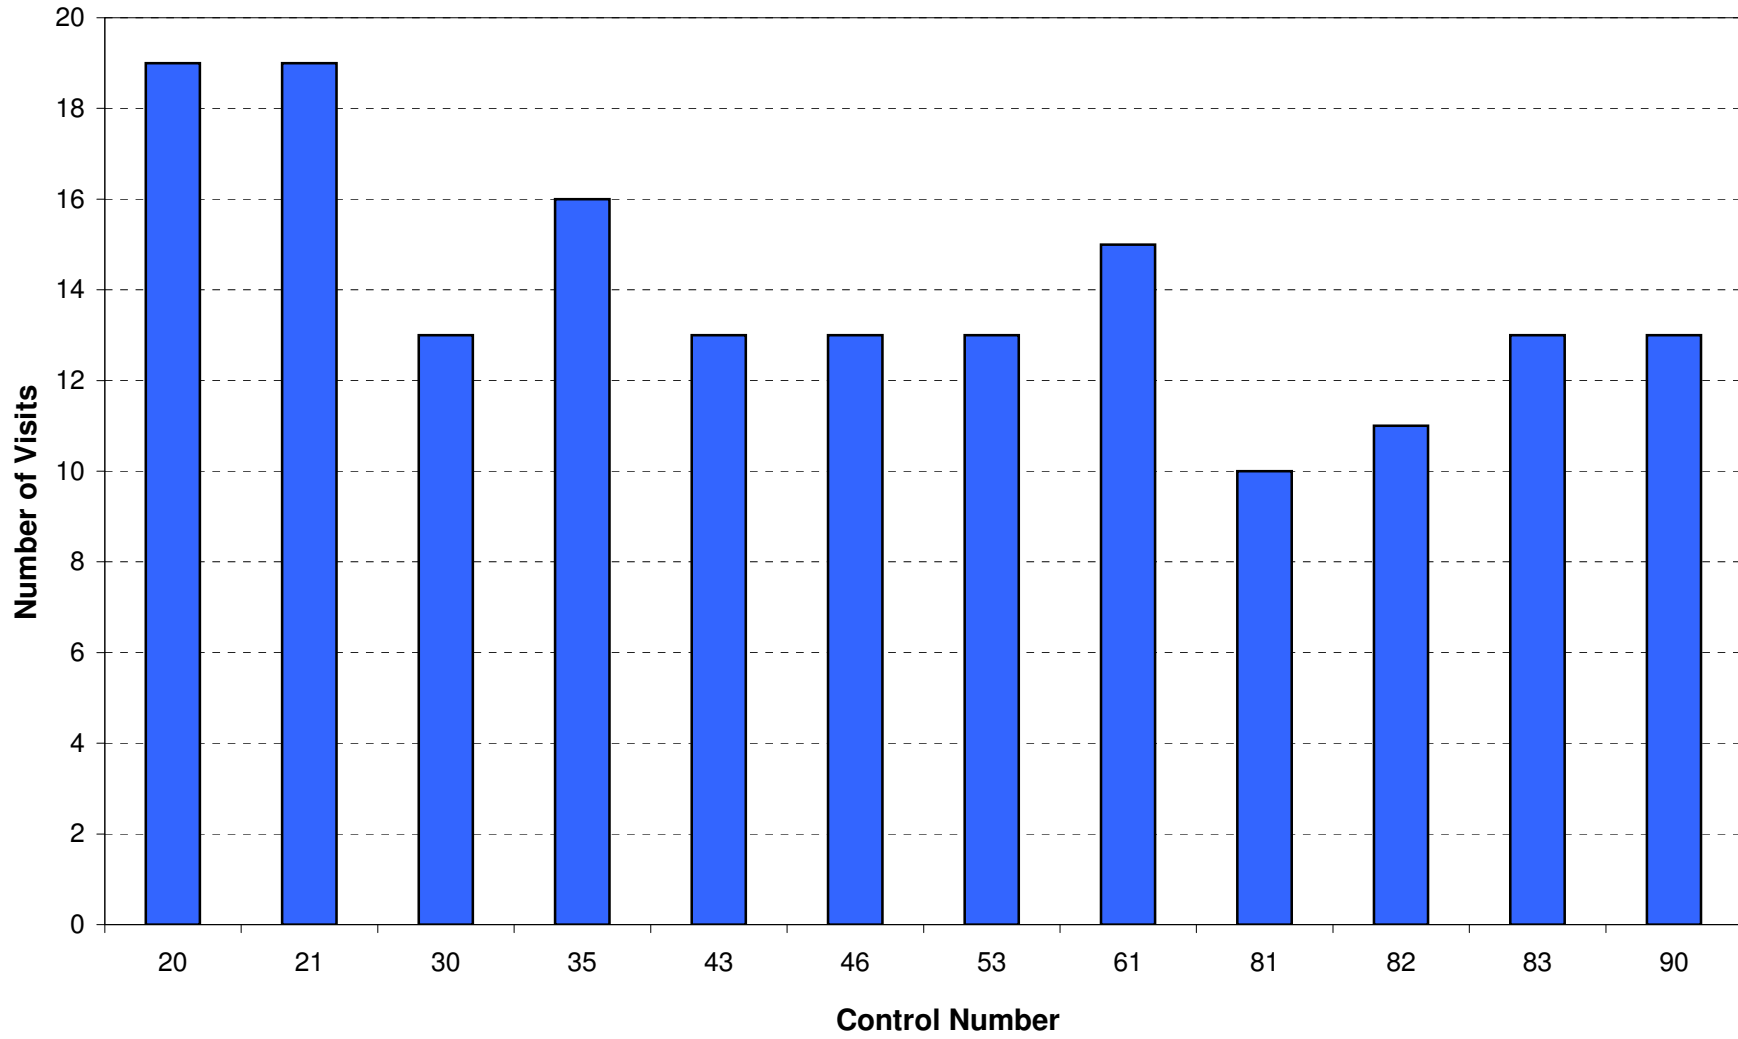

**Number of Visits to a Map 1 Control  
2008 Devils Thumb Event**

**Number of Visits to a Map 2 Control  
2008 Devils Thumb Event**

### Scores Per Map vs Total Score Devils Thumb 2008 Event

### Total Score vs Number of Controls Visited 2008 Devils Thumb Event