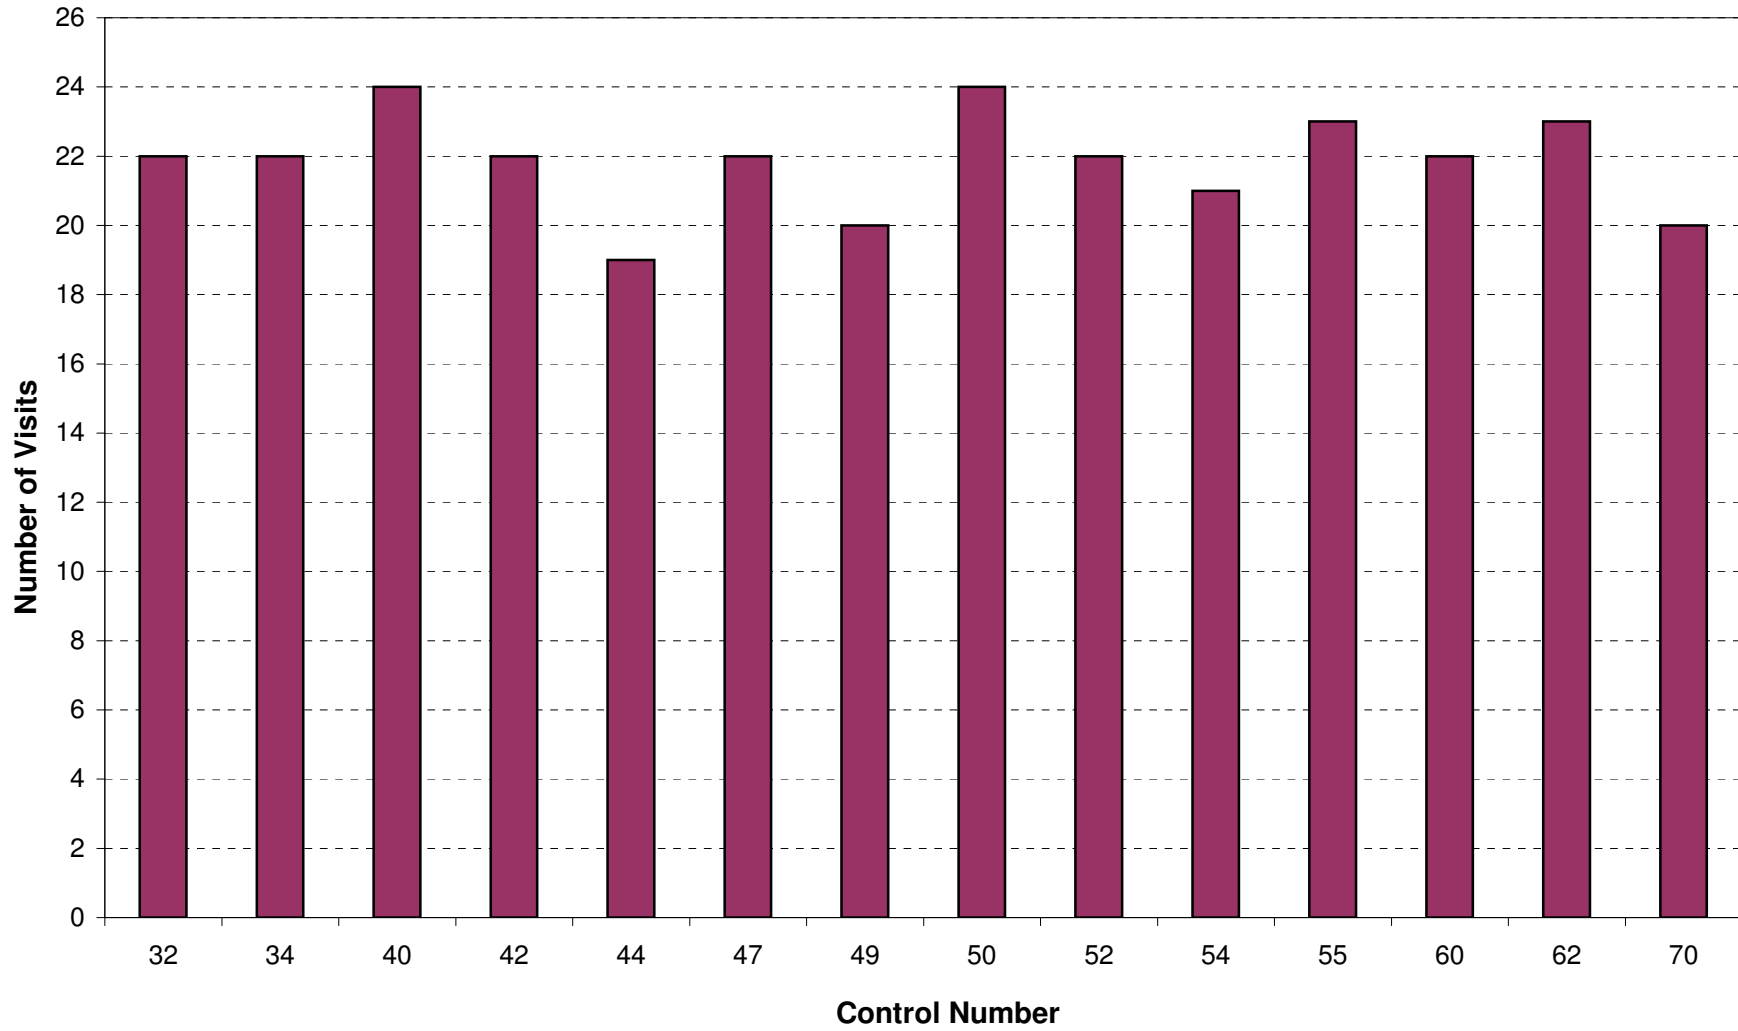

**Number of Visits to a Map 1 Control  
2008 Devils Thumb Event**

**Number of Visits to a Map 2 Control  
2008 Devils Thumb Event**

### Scores Per Map vs Total Score Devils Thumb 2008 Event

### Total Score vs Number of Controls Visited 2008 Devils Thumb Event