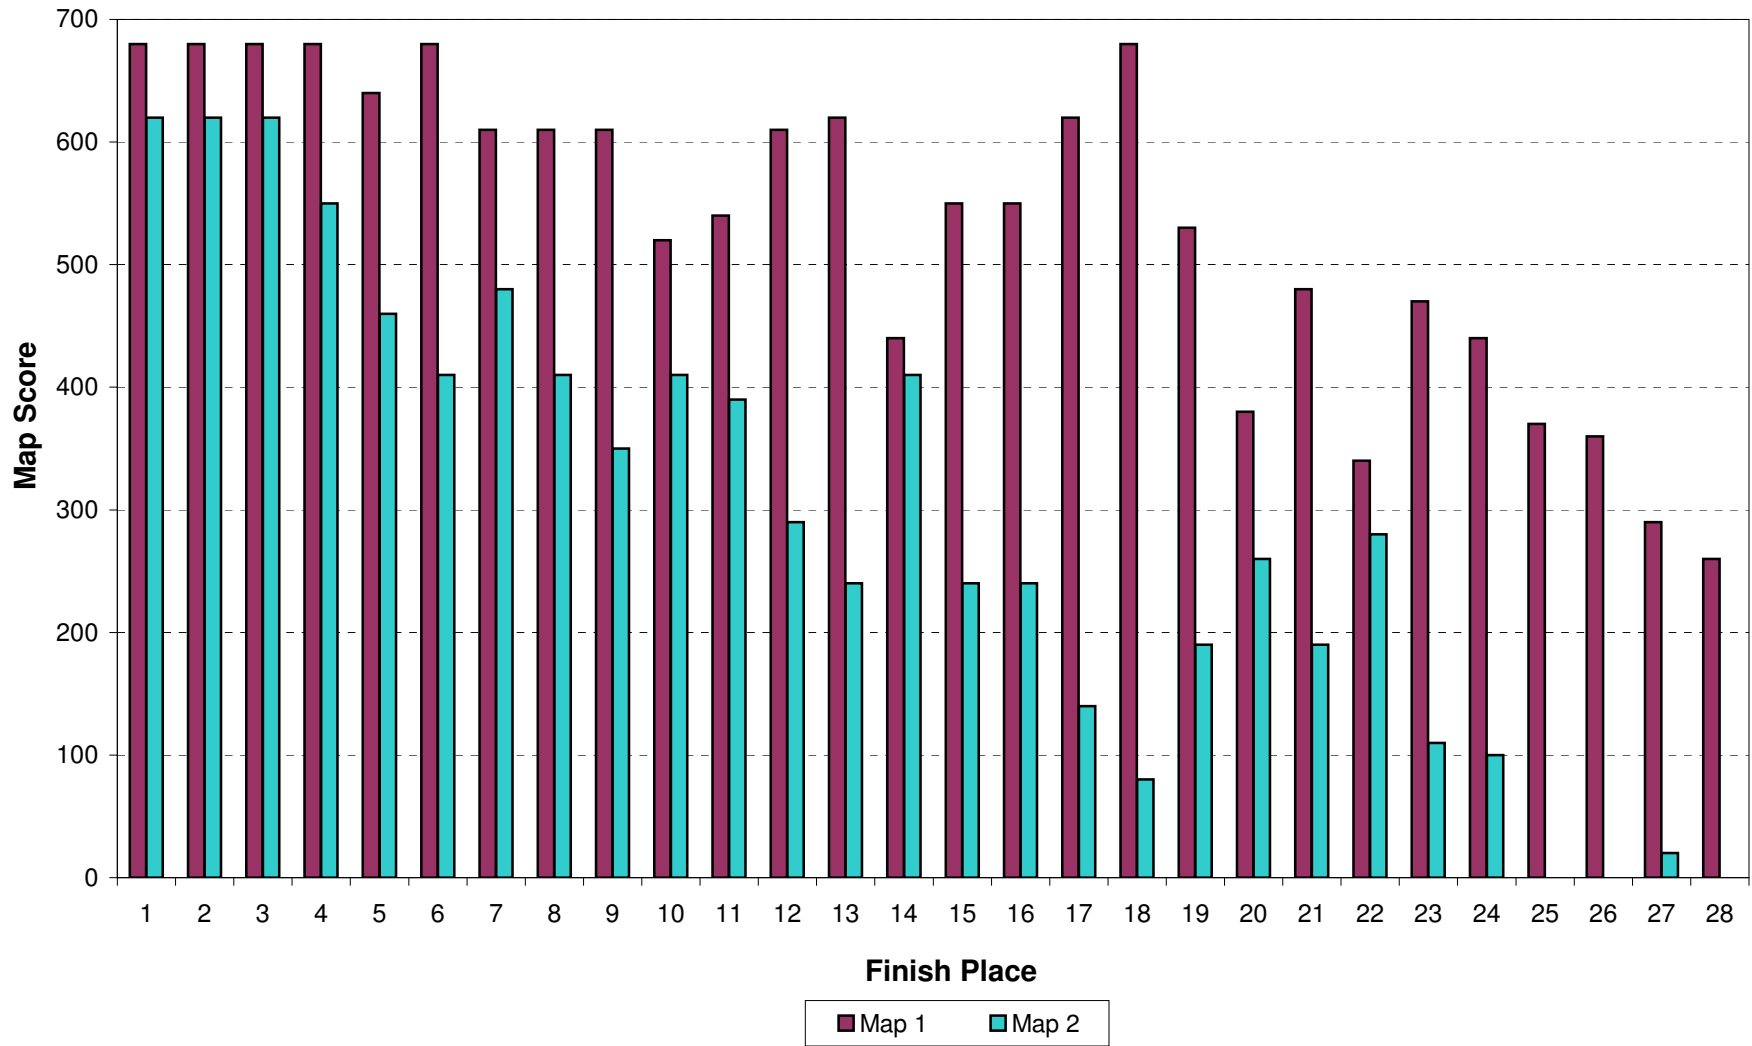

**Number of Visits to a Map 1 Control  
2008 Devils Thumb Event**

**Number of Visits to a Map 2 Control  
2008 Devils Thumb Event**

### Scores Per Map vs Total Score Devils Thumb 2008 Event

### Total Score vs Number of Controls Visited 2008 Devils Thumb Event