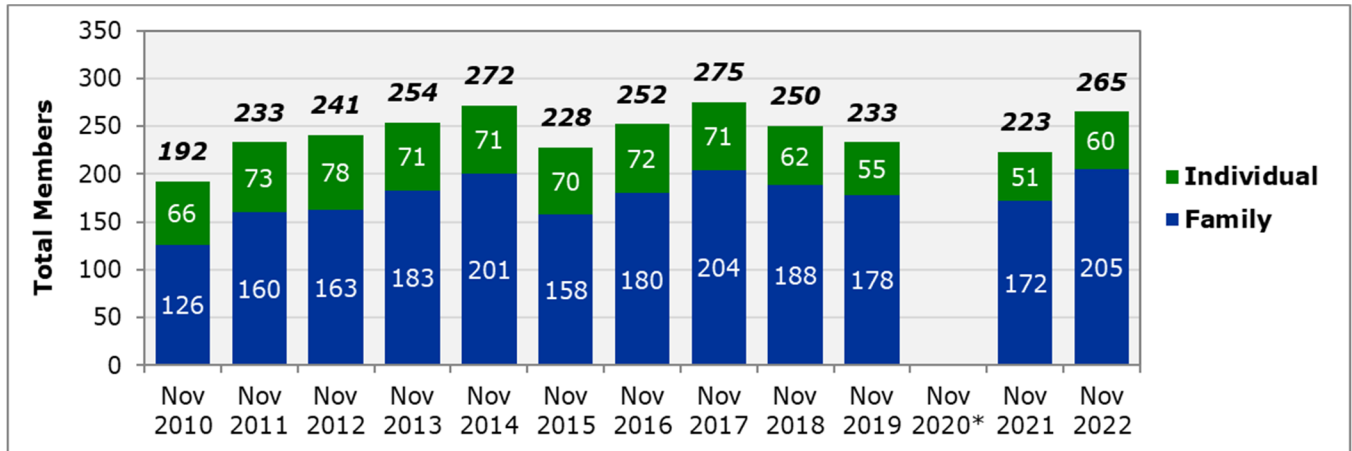

Secretary's Report (11/5/2022)

- Membership

- Meet Attendance

Starts	2010	2011	2012	2013	2014	2015	2016	2017	2018	2019	2020*	2021	2022
Local Meet Days	18	22	19	21	20	21	18	22	20	18	1	6	11
Local Starts	764	1,130	1,158	1,133	1,073	1,058	747	844	821	798	20	286	565
National Meet Days	6	0	2	0	2	0	3	0	6	0	0	0	0
National Starts	555	0	286	0	521	0	428	0	687	0	0	0	0
Total Meet Days	24	22	21	21	22	21	21	22	26	18	1	6	11
Total Starts	1,319	1,130	1,444	1,133	1,594	1,058	1,175	844	1,508	798	20	286	565

#	2022 Event	Total Starts
1.	Chatfield	95
2.	Bear Creek Lake Park	90
3.	Cherry Creek	65
4.	Tahosa	50
5.	Kelly Dahl	50
6.	CherryCreek 2	49
7.	Rocky Mountain State Games / Fox Run	47
8.	Rainbow Falls	43
9.	Frisco Ski-O	35
10.	Camp Alexander	30
11.	Corn Maze	11
Total		565