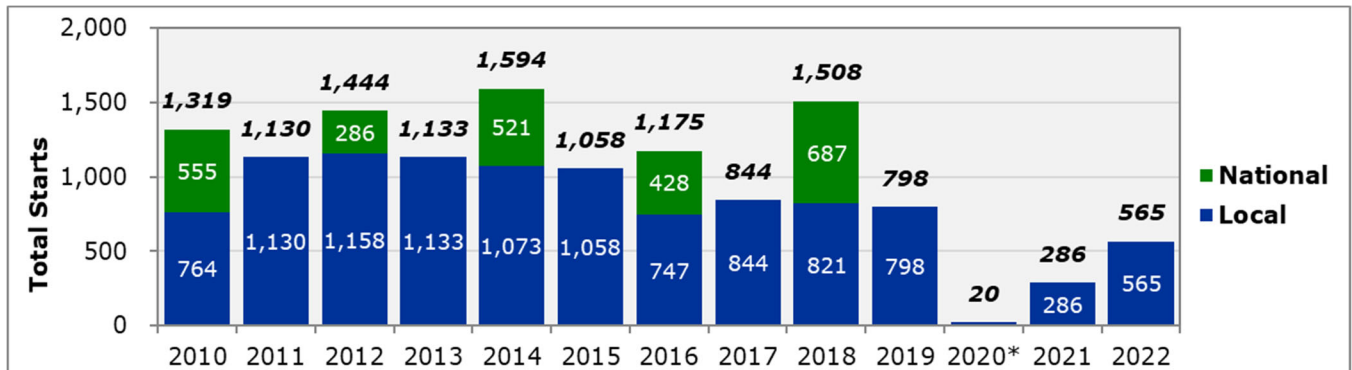

Secretary's Report (11/5/2022)

- Membership

- Meet Attendance

Starts	2010	2011	2012	2013	2014	2015	2016	2017	2018	2019	2020*	2021	2022
Local Meet Days	18	22	19	21	20	21	18	22	20	18	1	6	11
Local Starts	764	1,130	1,158	1,133	1,073	1,058	747	844	821	798	20	286	565
National Meet Days	6	0	2	0	2	0	3	0	6	0	0	0	0
National Starts	555	0	286	0	521	0	428	0	687	0	0	0	0
Total Meet Days	24	22	21	21	22	21	21	22	26	18	1	6	11
Total Starts	1,319	1,130	1,444	1,133	1,594	1,058	1,175	844	1,508	798	20	286	565

#	2022 Event	Total Starts
1.	Chatfield	95
2.	Bear Creek Lake Park	90
3.	Cherry Creek	65
4.	Tahosa	50
5.	Kelly Dahl	50
6.	CherryCreek 2	49
7.	Rocky Mountain State Games / Fox Run	47
8.	Rainbow Falls	43
9.	Frisco Ski-O	35
10.	Camp Alexander	30
11.	Corn Maze	11
Total		565